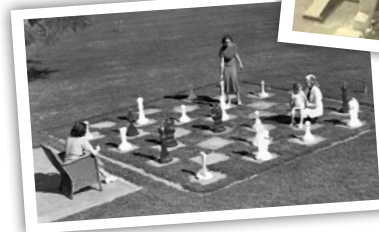

DIAMOND ANNIVERSARY

SPA RITUAL

Daily | Spa Biltmore

In celebration of the resort's Diamond Anniversary, this bejeweled spa indulgence includes a Diamond Face Mask application and glass of Champagne. \$60. Available as an add-on to any spa therapy. For reservations, dial Ext. 7656.